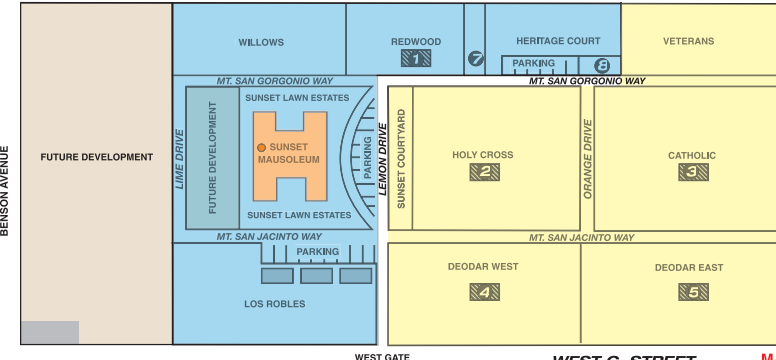

## ALL FLOWERS AND DECORATIONS WILL BE REMOVED ON THE MOWING DAYS INDICATED ON THIS MAP

\* Removal and mowing may be delayed/cancelled due to rain.

Day	Section
<b>Monday:</b>	A, B, C, D, E, F, G, H, I, Elm, Heritage
<b>Tuesday:</b>	K, L, M, N, O, R, T, Esperanza, Maple, Palm Urn Garden, Meditation, Sunrise Garden, Memory Garden
<b>Wednesday:</b>	Memorial, Cedar, Cypress, Olive, Acacia, Heather, Evergreen, Pine
<b>Thursday:</b>	Veterans, Deodar West, Deodar East, Catholic, Holy Cross, Sunset Courtyard
<b>Friday:</b>	Sunset Lawn Estates, Redwood, Los Robles, Willows, Heritage Infant, Heritage Court, Redwood Children, Cedar Family Estates, Acacia North, Cedar Niches