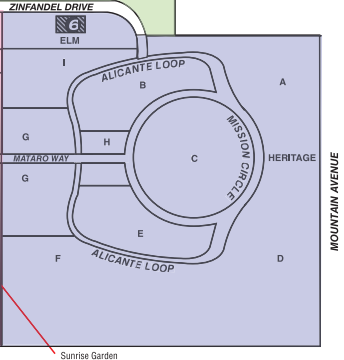

For safety and courtesy, the following activities are not permitted at any time:

- Personal tents, canopies, food, music or drinks
- No alcohol on cemetery grounds at anytime
- Balls, bats and other sports equipment are prohibited

Decorative (artificial) Christmas trees are allowed only during the holiday schedule in December and are subject to the holiday schedule removal policy. Trees must not exceed **4ft in height**.

Cemetery Grounds Daily Visiting Hours:

7:30 AM to 5:45PM (gates close) – PDT
7:30 AM to 4:45PM (gates close) – PST

Mausoleum Buildings Daily Visiting Hours:

7:30 AM to 4:30 PM

ALL FLOWERS AND DECORATIONS WILL BE REMOVED ON THE MOWING DAYS INDICATED ON THIS MAP

* Removal and mowing may be delayed/cancelled due to rain.

Day	Section
Monday:	A, B, C, D, E, F, G, H, I, Elm, Heritage
Tuesday:	K, L, M, N, O, R, T, Esperanza, Maple, Palm Urn Garden, Meditation, Sunrise Garden, Memory Garden
Wednesday:	Memorial, Cedar, Cypress, Olive, Acacia, Heather, Evergreen, Pine
Thursday:	Veterans, Deodar West, Deodar East, Catholic, Holy Cross, Sunset Courtyard
Friday:	Sunset Lawn Estates, Redwood, Los Robles, Willows, Heritage Infant, Heritage Court, Redwood Children, Cedar Family Estates, Acacia North, Cedar Niches

FRIDAY

THURSDAY

TUESDAY

MONDAY