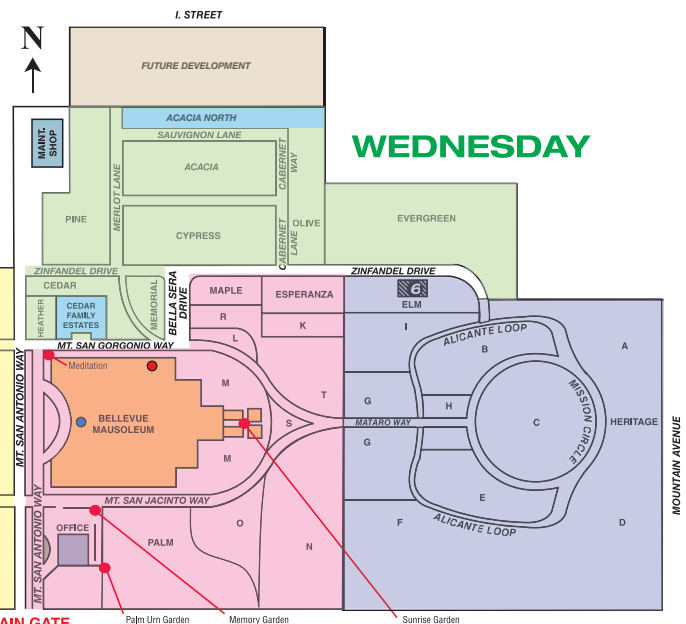

## ALL FLOWERS AND DECORATIONS WILL BE REMOVED ON THE MOWING DAYS INDICATED ON THIS MAP

\* Removal and mowing may be delayed/cancelled due to rain.

Day	Section
<b>Monday:</b>	A, B, C, D, E, F, G, H, I, Elm, Heritage
<b>Tuesday:</b>	K, L, M, N, O, R, T, Esperanza, Maple, Palm Urn Garden, Meditation, Sunrise Garden, Memory Garden
<b>Wednesday:</b>	Memorial, Cedar, Cypress, Olive, Acacia, Heather, Evergreen, Pine
<b>Thursday:</b>	Veterans, Deodar West, Deodar East, Catholic, Holy Cross, Sunset Courtyard
<b>Friday:</b>	Sunset Lawn Estates, Redwood, Los Robles, Willows, Heritage Infant, Heritage Court, Redwood Children, Cedar Family Estates, Acacia North, Cedar Niches